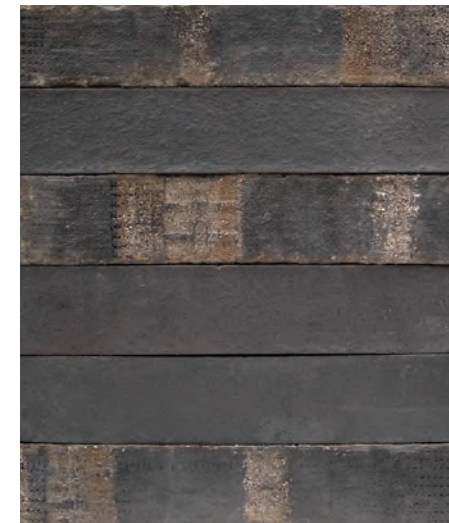

< Linea
290 Series
Etonian
Available in
290 x 90 x 52mm.
290 x 90 x 40mm.

< Linea
290 Series
Charleston
Blues
Available in
various sizes
see page 8