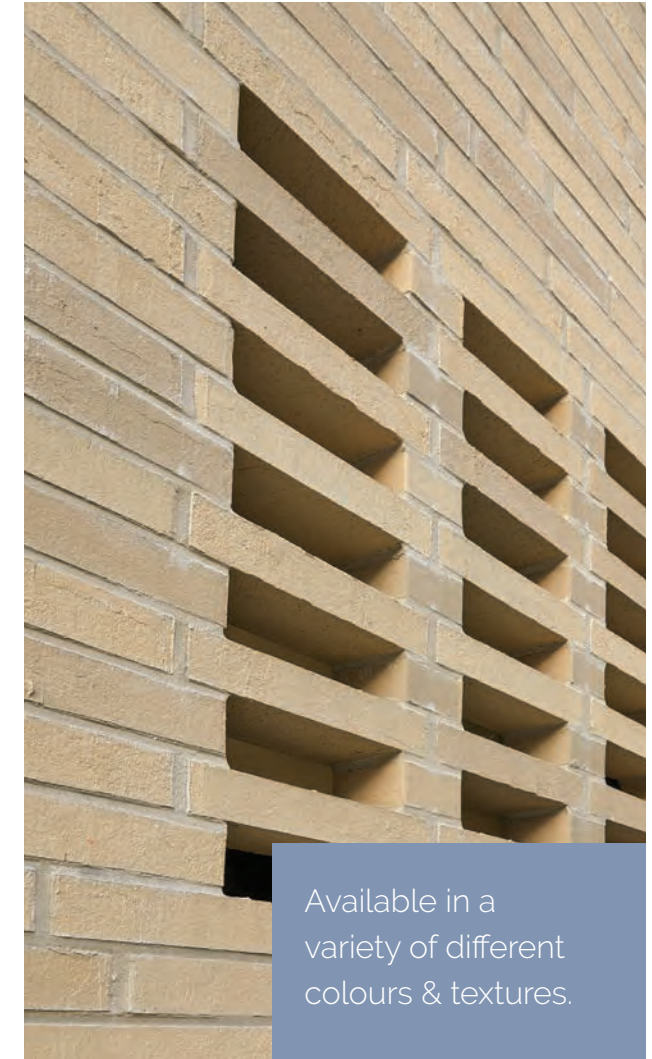

Available in a variety of different colours & textures.